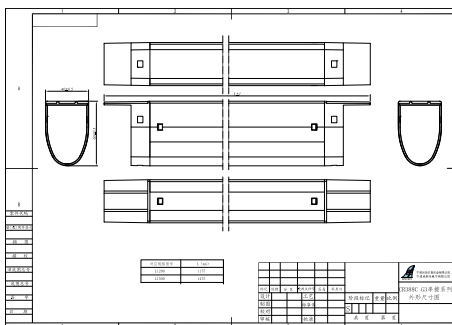

Controls and Dimming

Dimmable	-
Control interface	-
Maximum dim level	Not applicable

Mechanical and Housing

Housing Material	Plastic
Reflector material	-
Optic material	Polycarbonate
Optical cover material	Polycarbonate
Housing Color	White RAL 9003
Mounting device	Wall-mounting bracket
Optical cover finish	Frosted
Overall length	1,175 mm
Overall width	44.5 mm
Overall height	62.5 mm
Dimensions (Height x Width x Depth)	63 x 45 x 1175 mm
Ingress protection code	IP40 [Wire-protected]
Mech. impact protection code	IK03 [0.3 J]
Optical cover type	Polycarbonate
Net Weight (Piece)	0.690 kg

Approval and Application

Glow-wire test	-
Flammability mark	-
CE mark	Yes
ENEC mark	-
Photobiological risk	Photobiological risk group 1 @200mm to EN62778
Photobiological risk specification	0 m
EU RoHS compliant	Yes
Performance ambient temperature Tq	25 °C
Ambient temperature range	0 to +35 °C

Initial Performance (IEC Compliant)

Luminous flux tolerance	+/-10%
Initial chromaticity	4500
Power consumption tolerance	+/-10%

Product Data

Order product name	CR388C G3 LED45/850 L120 CD
Full product name	CR388C G3 LED45/850 L120 CD
Order code	911401511944
Material Nr. (12NC)	911401511944
Numerator - Quantity Per Pack	1
Numerator - Packs per outer box	16

Dimensional drawing