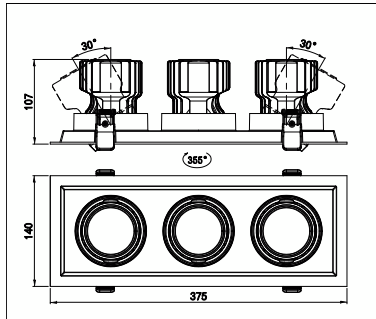

Dimensional drawing

Light Technical	
Color rendering index (CRI)	>90
Operating and Electrical	
Protection class IEC	Safety class II
Input Voltage	200 to 240 V
Line Frequency	50 to 60 Hz
Mechanical and Housing	
Optical cover type	Acrylate
Housing Color	White
Mech. impact protection code	IK03
Ingress protection code	IP20
Approval and Application	
Ambient temperature range	-20 to +40 °C
CE mark	No
Initial Performance (IEC Compliant)	
Luminous flux tolerance	+/-10%