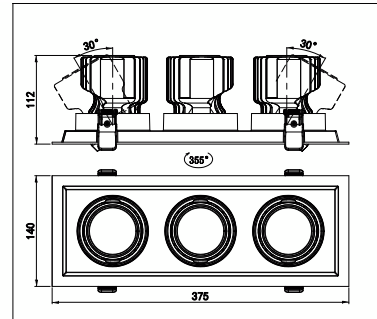

Dimensional drawing

Light Technical	
Color rendering index (CRI)	>90
Operating and Electrical	
Protection class IEC	Safety class II
Input Voltage	200 to 240 V
Line Frequency	50 to 60 Hz
Mechanical and Housing	
Optical cover type	Acrylate
Housing Color	White
Mech. impact protection code	IK03
Ingress protection code	IP20
Approval and Application	
Ambient temperature range	-20 to +40 °C
CE mark	No
Initial Performance (IEC Compliant)	
Luminous flux tolerance	+/-10%