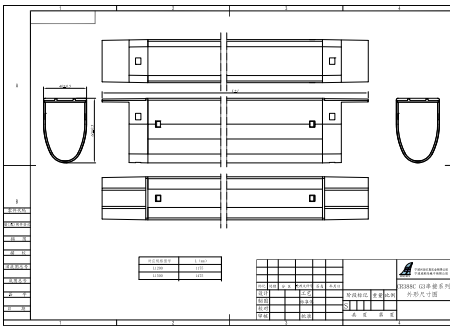

GreenPerform Teardrop G3

Mounting type	Ceiling
Operating Temperature range	0 to +35°C
Light Source	LED
Mains Voltage	220-240V/50-60Hz
Dimming	PSU PSD
Control system input	DALI
Main color of the luminaire	White Yellow for Amber version
Lumen maintenance at median useful life	L70B50 50.000h

Flicker / Pst / SVM	PST<0.5, MD<3.2%, SVM<1
Luminous flux	1700lm~8000lm
Luminaire efficacy	up to 150lm/W
Correlated color temperature - CCT	Amber/4000K/5000K
Color Rendering index - CRI	80
Mechanical impact protection	IK03
Ingress protection	IP40
Driver replaceable	No
Overall length	1200mm/1500mm
Installation	Ceiling

Dimensional drawing