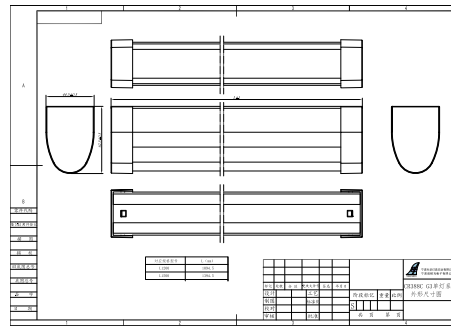

GreenPerform Teardrop G3

Mounting type	Ceiling
Operating Temperature range	0 to +35°C
Light Source	LED
Mains Voltage	220-240V/50-60Hz
Dimming	PSU PSD
Control system input	DALI
Main color of the luminaire	White Yellow for Amber version
Lumen maintenance at median useful life	L70B50 50.000h

Flicker / Pst / SVM	PST<0.5, MD<3.2%, SVM<1
Luminous flux	1700lm~8000lm
Luminaire efficacy	up to 150lm/W
Correlated color temperature - CCT	Amber/4000K/5000K
Color Rendering index - CRI	80
Mechanical impact protection	IK03
Ingress protection	IP40
Driver replaceable	No
Overall length	1200mm/1500mm
Installation	Ceiling

Dimensional drawing