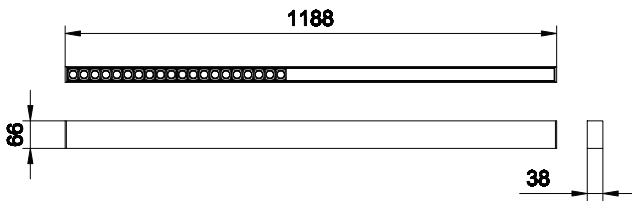

Dimensional drawing

GreenUp Linear Flex

Dimensional drawing

Light Technical	
Color rendering index (CRI)	>80
Operating and Electrical	
Input Voltage	220-240 V
Line Frequency	50 or 60 Hz
Mechanical and Housing	
Optical cover type	Linear-lens array oval shape
Housing Color	Black
Mech. impact protection code	IK03
Ingress protection code	IP20
Approval and Application	
Ambient temperature range	-20 to +40 °C
CE mark	No
Initial Performance (IEC Compliant)	
Luminous flux tolerance	+/-10%