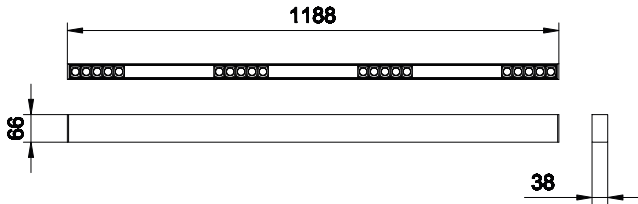

Dimensional drawing

GreenUp Linear Flex

Dimensional drawing

Light Technical	
Color rendering index (CRI)	>80
Operating and Electrical	
Input Voltage	220-240 V
Line Frequency	50 or 60 Hz
Mechanical and Housing	
Optical cover type	Linear-lens array oval shape
Housing Color	Black
Mech. impact protection code	IK03
Ingress protection code	IP20
Approval and Application	
Ambient temperature range	-20 to +40 °C
CE mark	No
Initial Performance (IEC Compliant)	
Luminous flux tolerance	+/-10%