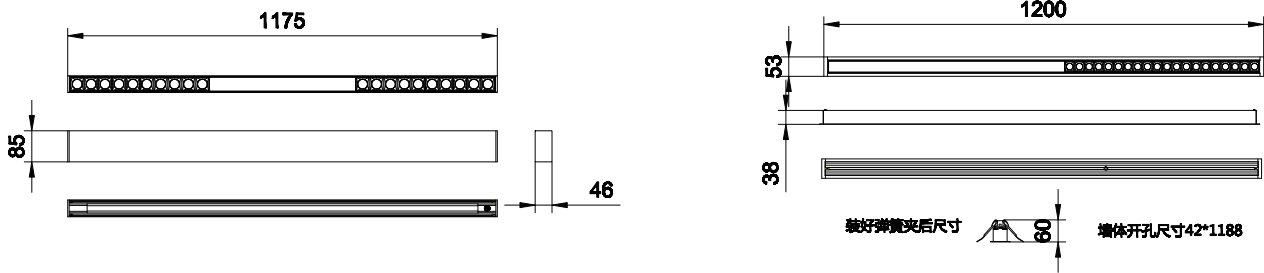

Dimensional drawing

GreenUp Linear Flex

Dimensional drawing

Light Technical	
Color rendering index (CRI)	>80
Operating and Electrical	
Input Voltage	220-240 V
Line Frequency	50 or 60 Hz
Mechanical and Housing	
Optical cover type	Linear-lens array oval shape
Housing Color	Black
Mech. impact protection code	IK03
Ingress protection code	IP20
Approval and Application	
Ambient temperature range	-20 to +40 °C
CE mark	No
Initial Performance (IEC Compliant)	
Luminous flux tolerance	+/-10%