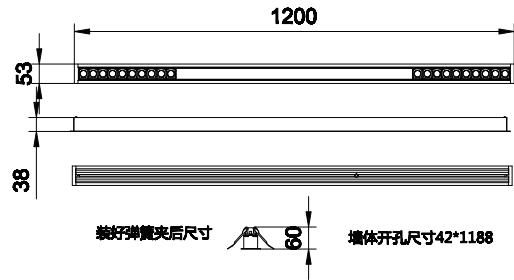

Dimensional drawing

GreenUp Linear Flex

Dimensional drawing

Light Technical	
Color rendering index (CRI)	>80
Operating and Electrical	
Input Voltage	220-240 V
Line Frequency	50 or 60 Hz
Mechanical and Housing	
Optical cover type	Linear-lens array oval shape
Housing Color	Black
Mech. impact protection code	IK03
Ingress protection code	IP20
Approval and Application	
Ambient temperature range	-20 to +40 °C
CE mark	No
Initial Performance (IEC Compliant)	
Luminous flux tolerance	+/-10%