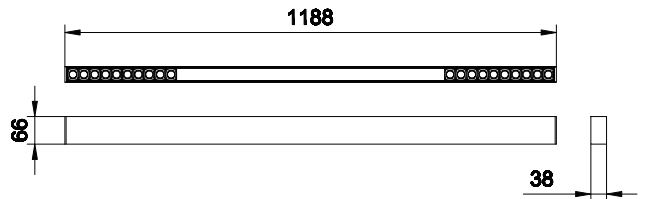

Dimensional drawing

GreenUp Linear Flex

Dimensional drawing

Light Technical	
Color rendering index (CRI)	>80
Operating and Electrical	
Input Voltage	220-240 V
Line Frequency	50 or 60 Hz
Mechanical and Housing	
Optical cover type	Linear-lens array oval shape
Housing Color	Black
Mech. impact protection code	IK03
Ingress protection code	IP20
Approval and Application	
Ambient temperature range	-20 to +40 °C
CE mark	No
Initial Performance (IEC Compliant)	
Luminous flux tolerance	+/-10%