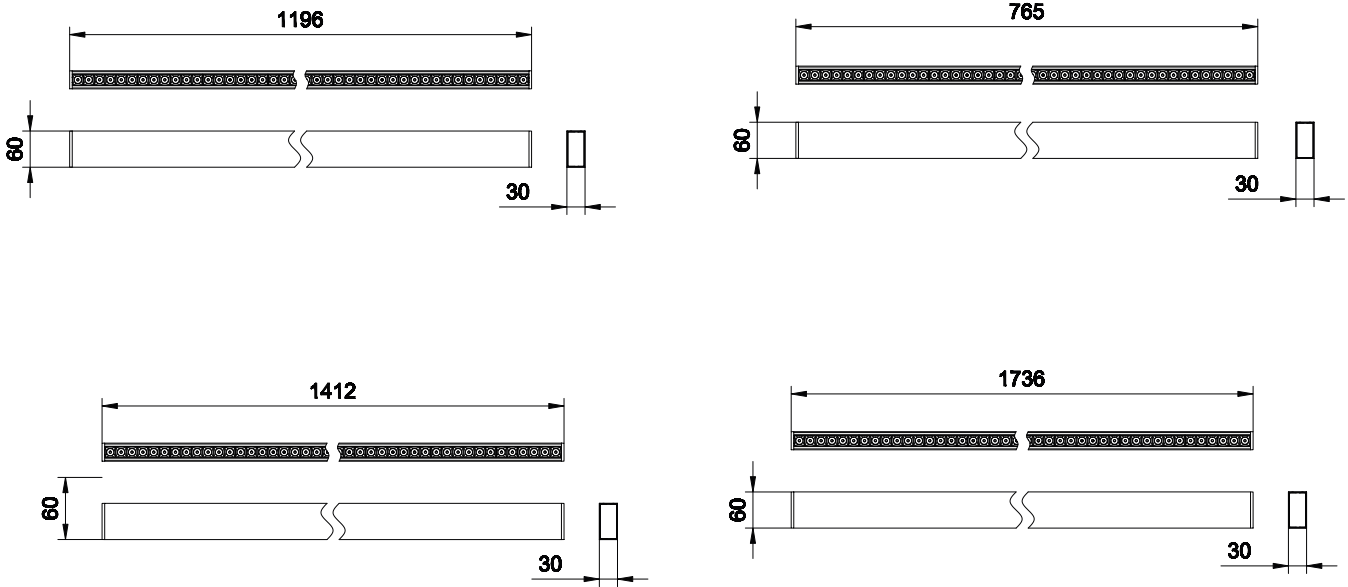

### Features

- Wide range of product dimensions and installation options.
- Multiple options of lumen outputs and optics.
- System efficacy up to 95lm/W.

## Dimensional drawing